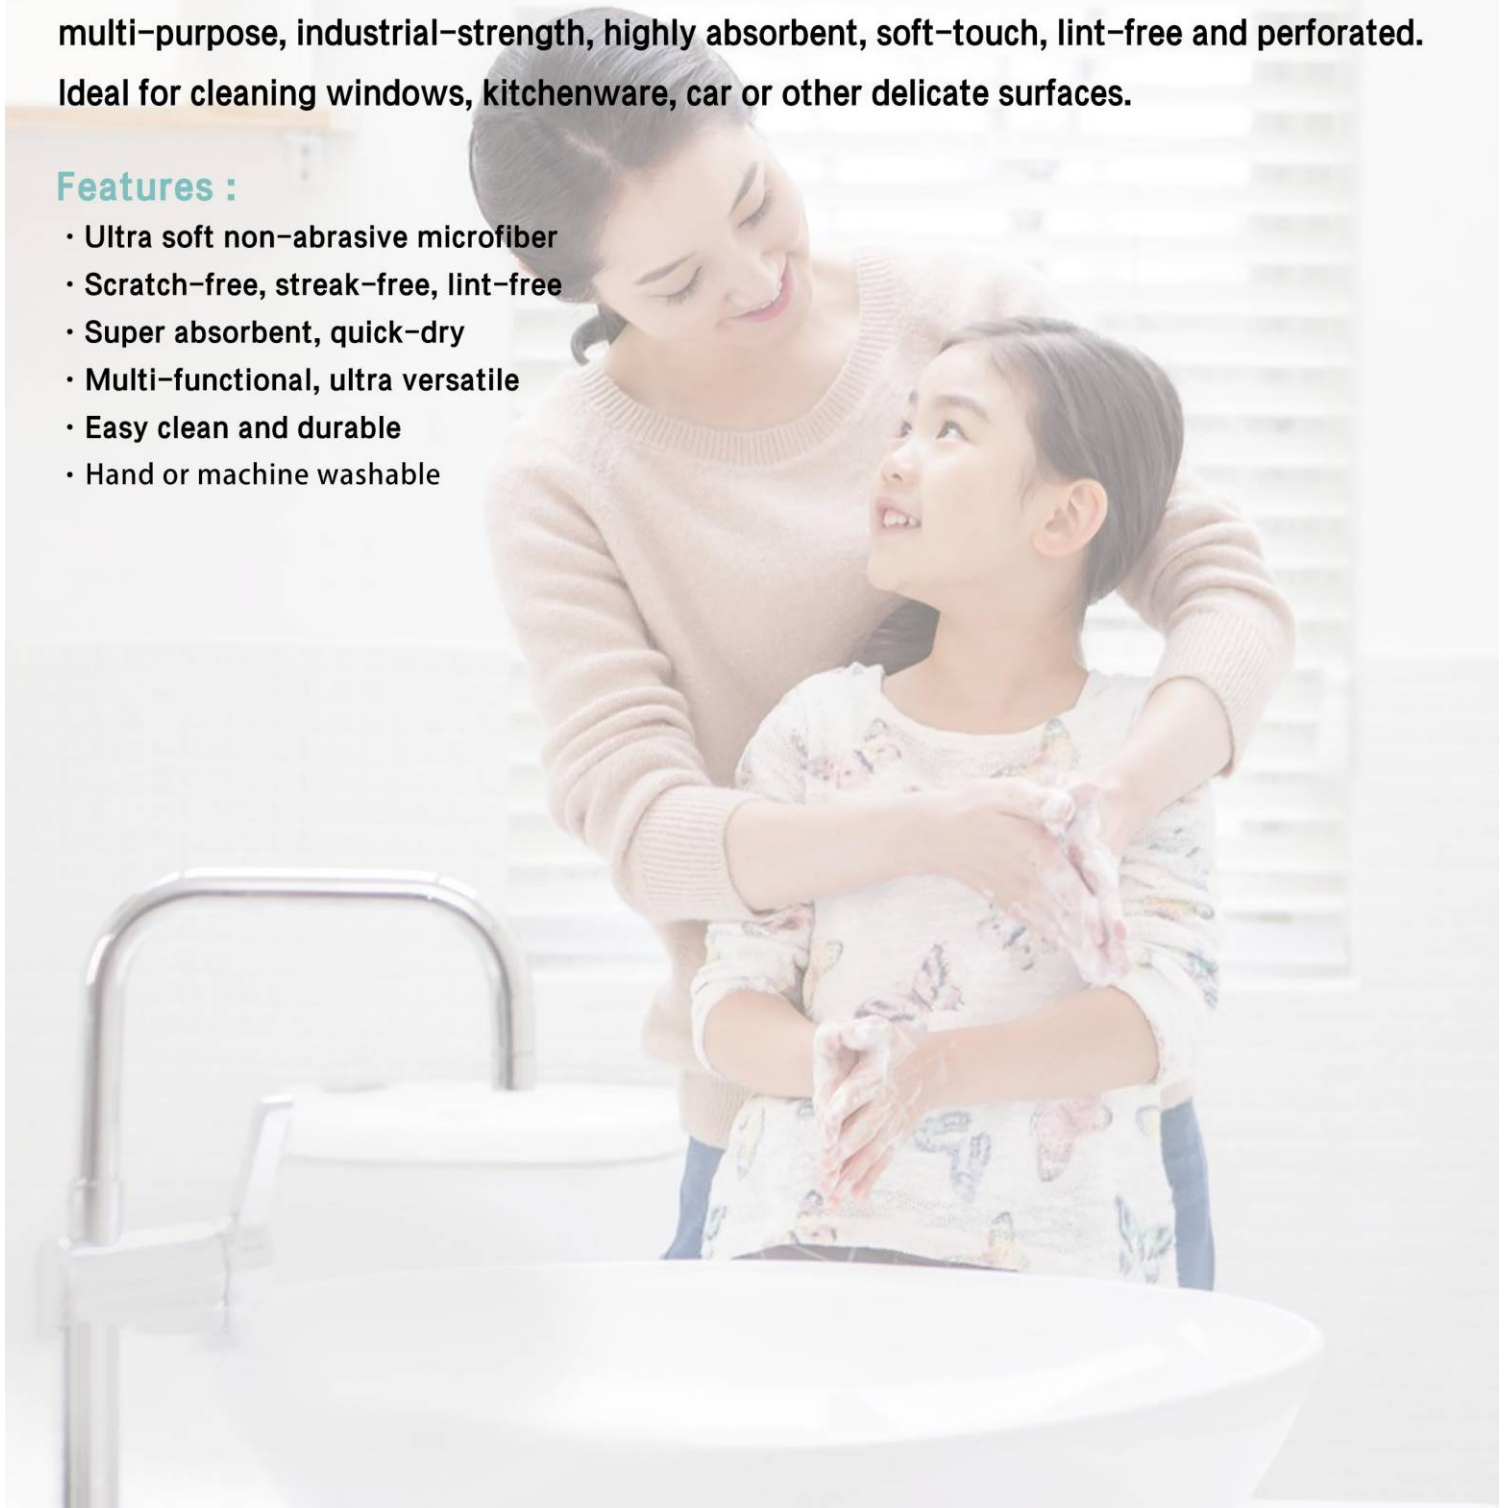

# WIPING CLOTHS

**Wiping Cloths** are made of ultra soft and super absorbent materials including cotton, microfibre and polyester or naturally degradable materials, and designed to wipe wet or dry surfaces and be used with a polish or cleaning solution. They can soak up water from the countertop and tables instantly and without lint or streaks left behind, and effectively clean under wet and dry conditions. Each type of wiping cloths has its own benefits such as multi-purpose, industrial-strength, highly absorbent, soft-touch, lint-free and perforated. Ideal for cleaning windows, kitchenware, car or other delicate surfaces.

## Features :

- Ultra soft non-abrasive microfiber
- Scratch-free, streak-free, lint-free
- Super absorbent, quick-dry
- Multi-functional, ultra versatile
- Easy clean and durable
- Hand or machine washable