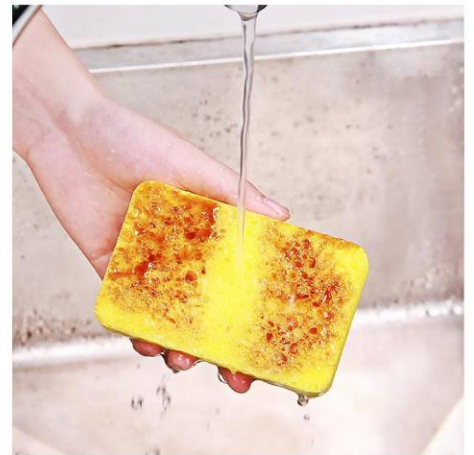

CP-7413
other customized sizes.